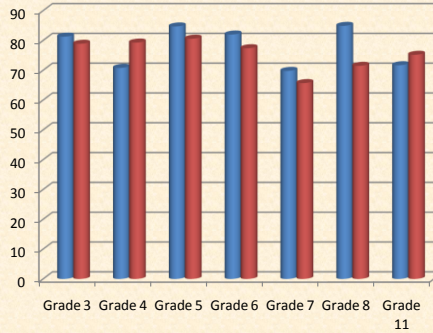

Mathematics

Language

Wallington DFG "B"

Wallington 2011 State Test Results

Wallington vs. NJ Average

	Wallington	DFG B
Mathematics	<i>percentage passing</i>	<i>percentage passing</i>
Grade 3	81.3	78.9
Grade 4	70.8	79.3
Grade 5	84.7	80.6
Grade 6	82	77.4
Grade 7	69.8	65.7
Grade 8	84.9	71.5
Grade 11	71.7	75.2
Language	<i>percentage passing</i>	
Grade 3	65.8	63
Grade 4	57.9	62.7
Grade 5	61.9	60.9
Grade 6	65.9	66.7
Grade 7	64.7	63.3
Grade 8	87	82.1
Grade 11	88.9	89.6