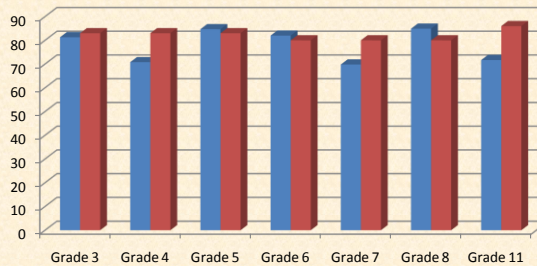

Mathematics

Language

Wallington NJ Average

Wallington 2011 State Test Results

Wallington vs. NJ Benchmark

	Wallington	State Benchmark
Mathematics	<i>percentage passing</i>	
Grade 3	81.3	83
Grade 4	70.8	83
Grade 5	84.7	83
Grade 6	82	80
Grade 7	69.8	80
Grade 8	84.9	80
Grade 11	71.7	86
Language	<i>percentage passing</i>	
Grade 3	65.8	79
Grade 4	57.9	79
Grade 5	61.9	79
Grade 6	65.9	86
Grade 7	64.7	86
Grade 8	87	86
Grade 11	88.9	92