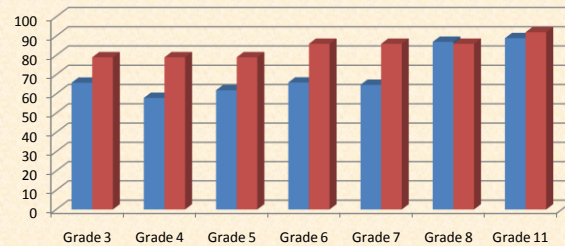

Language

Wallington NJ Benchmark