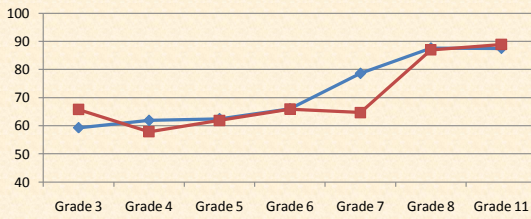

Language

2009 2010

Wallington 2011 State Test Results

Southern Bergen County 2011 AYP Status

	Wallington	Becton	Carlstadt	East Rutherford	Hasbrouck Heights	Lodi	Lyndhurst	Moonachie	North Arlington	Rutherford	South Hackensack	Wood Ridge
Mathematics												
Elementary	yes	n/a	yes	yes	2-y	4-y, 1-n	6-y	yes	3-yes	4-yes	yes	no
Middle School	yes	n/a	yes	yes	yes	no	4-y, 1-n	yes	yes	1-y, 1-n	yes	yes
High School	yes	yes	n/a	n/a	yes	yes	no	n/a	yes	yes	n/a	yes
Language												
Elementary	no	n/a	yes	no	2-n	4-y, 1-n	4-y, 2-n	yes	1-y, 2-n	3-y, 1-n	yes	no
Middle School	no	n/a	yes	no	no	no	3-y, 2-n	yes	yes	2-n	yes	no
High School	yes	yes	n/a	n/a	yes	yes	yes	n/a	yes	yes	n/a	yes