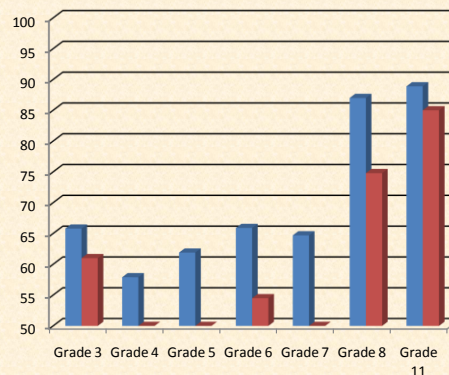

Language

Wallington DFG "B"