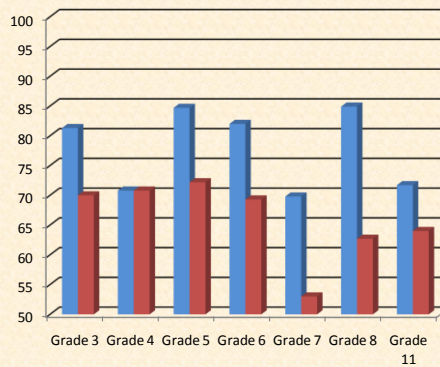

NJ State Assessment Analysis 2011

Wallington Public Schools

Wallington 2011 State Test Results

Wallington vs. all DFG "B" in NJ

	Wallington	DFG B
Mathematics	<i>percentage passing</i>	<i>percentage passing</i>
Grade 3	81.3	70
Grade 4	70.8	70.8
Grade 5	84.7	72.2
Grade 6	82	69.3
Grade 7	69.8	53
Grade 8	84.9	62.7
Grade 11	71.7	64
Language	<i>percentage passing</i>	<i>percentage passing</i>
Grade 3	65.8	61
Grade 4	57.9	49.7
Grade 5	61.9	46.2
Grade 6	65.9	54.5
Grade 7	64.7	49.1
Grade 8	87	74.8
Grade 11	88.9	85