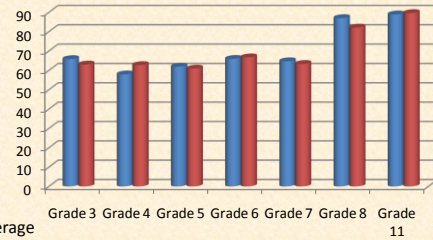

Language

Wallington NJ Average

Wallington 2011 State Test Results

Wallington vs. NJ Benchmark

	Wallington	State Benchmark
Mathematics	<i>percentage passing</i>	
Grade 3	81.3	83
Grade 4	70.8	83
Grade 5	84.7	83
Grade 6	82	80
Grade 7	69.8	80
Grade 8	84.9	80
Grade 11	71.7	86
Language	<i>percentage passing</i>	
Grade 3	65.8	79
Grade 4	57.9	79
Grade 5	61.9	79
Grade 6	65.9	86
Grade 7	64.7	86
Grade 8	87	86
Grade 11	88.9	92